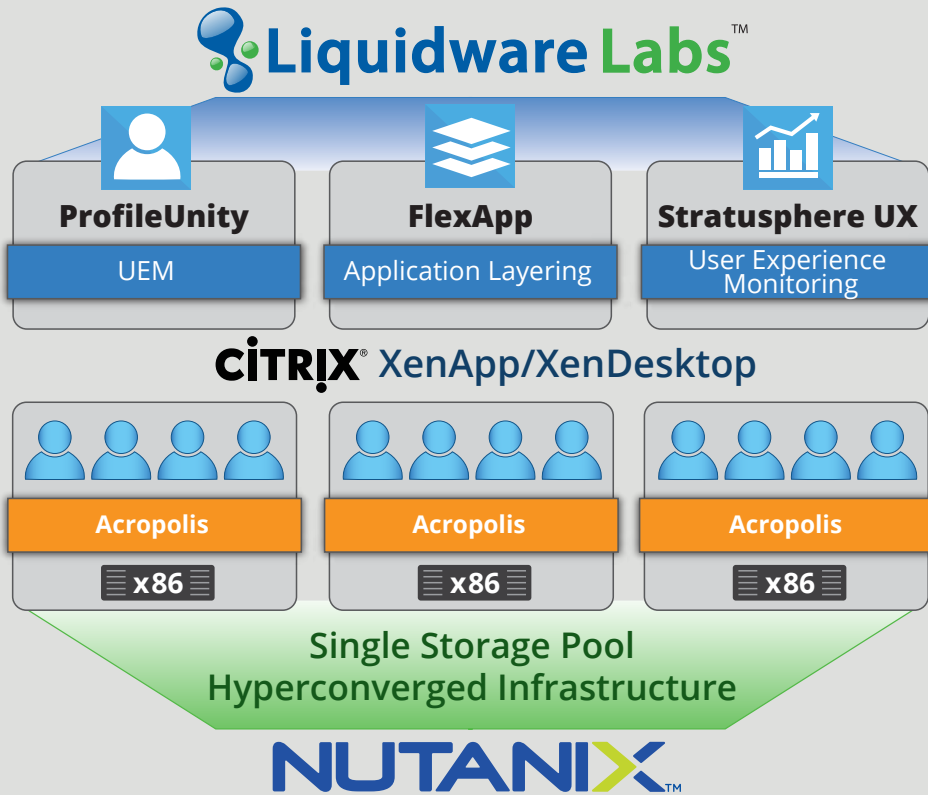

Supercharge Desktop Performance with Liquidware Labs, Citrix and Nutanix

Combining true best-of-breed solutions allows you to avoid the time, money, and headaches often associated with one-off designs. The category leaders in Mobile Cloud, Hyperconverged Infrastructure, and Next-Generation Workspace Management have come together to offer one, cohesive, tested, scalable, and affordable solution.

With the Liquidware Labs, Citrix and Nutanix solution, you can quickly ramp up user-experience and productivity with high-performance workspaces for your end users.

The Complete Picture	
Liquidware Labs	User Environment Management ProfileUnity Application Layering FlexApp User Experience Monitoring Stratusphere UX
	CITRIX Virtual Desktop XenDesktop Application Publishing XenApp
	NUTANIX Hypervisor Acropolis Infrastructure XCP (Xtreme Computing Platform)

Liquidware Labs™ provides comprehensive User Environment Management, Application Layering and User Experience Monitoring in one convenient and extremely affordable suite known as Essentials, which includes ProfileUnity with FlexApp and Stratusphere UX. End-user computing projects that incorporate the Essentials bundle reduce infrastructure and user-management costs, while improving desktop user experience and flexibility.

- Unmatched user experience
- Simplified management
- Unified architecture for apps & desktops

Converged Infrastructure and Virtualization with Nutanix

- Purpose built for simple deployment and high performance for VDI
- Full control via PRISM™ Management Console with API Integration
- Linearly scalable for predictable growth in both performance gains and infrastructure costs
- Radically simplify and orchestrate compute and storage provisioning in one console
- Distributed File System and Replication (Shadow Clones) intelligently optimizes VDI deployments using software instead of manual configuration